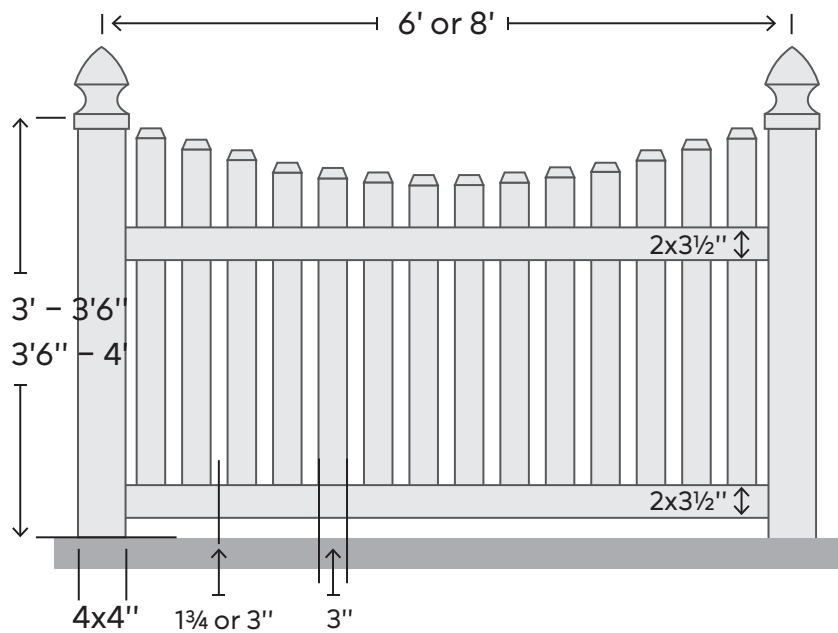

BEDFORD PICKET

CLASSIC COLLECTION COLORS

SIGNATURE COLLECTION COLORS

Signature Colors only available in 6'W sections