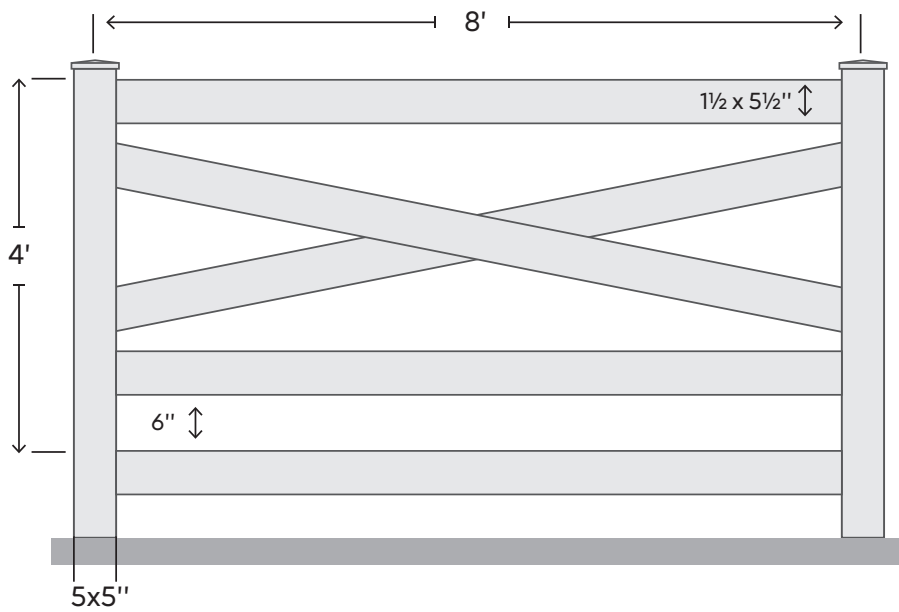

FARMINGTON DOUBLE CROSS BUCK

CLASSIC COLLECTION COLORS

SIGNATURE COLLECTION COLORS