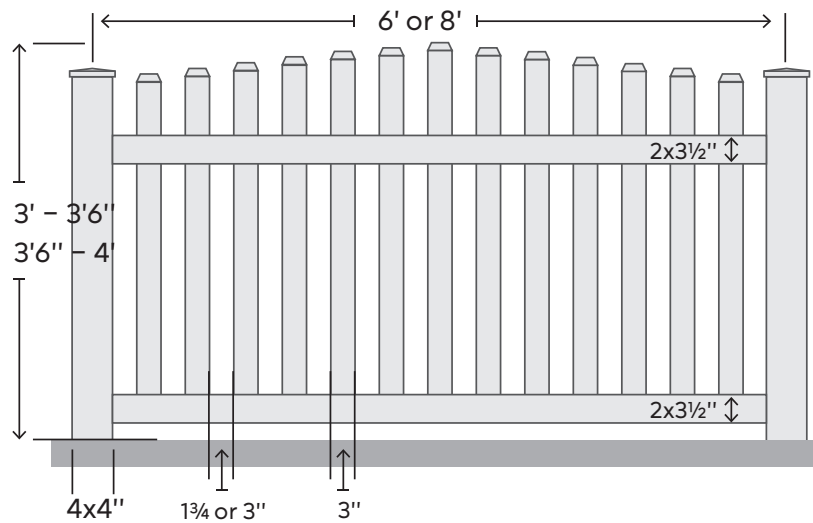

# HAVANA PICKET

**CLASSIC COLLECTION COLORS**

**SIGNATURE COLLECTION COLORS**

Signature Colors only available in 6'W sections