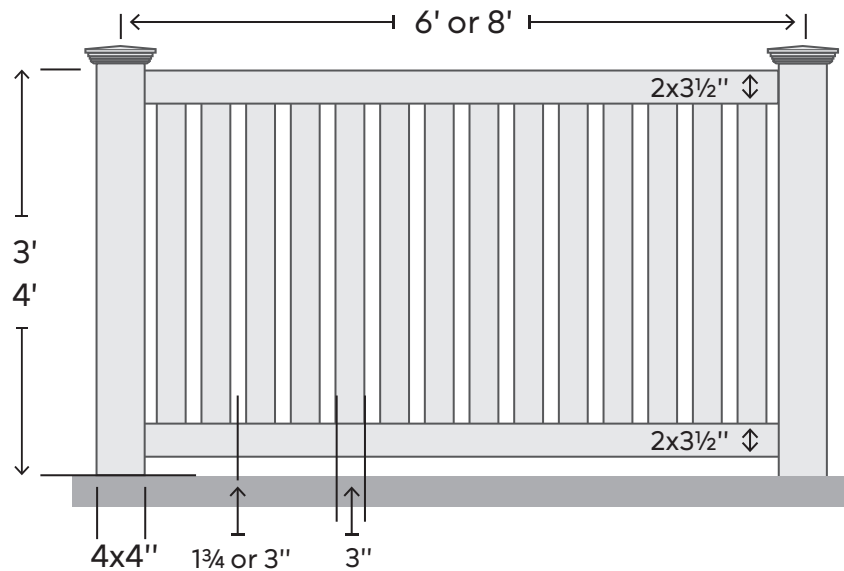

SEBRING PICKET

CLASSIC COLLECTION COLORS

SIGNATURE COLLECTION COLORS

Signature Colors only available in 6'W sections